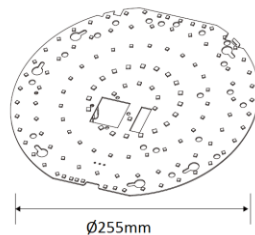

BEAM ANGLE

DIMMING

CCT

SAFETY CLASS

	RHZETM13
Comparable to:	38W 2D
Total Power (W):	13.8-14.3
Power Factor:	0.75
Total Light Output (lm):	2030-2080
Total Emergency Light Output (lm):	NA
Efficacy (lm/cctW):	146-148
IP:	20
Operation Temperature (°C)	-20 ≤ Ta ≤ +40
Lux at 1m (lux):	660-700
Emergency Lux at 1m (lux):	NA
Inrush Current:	4.9A/16.2us
CCT (K):	2700-6500
RG Value:	0
Rated Life to L70B50 (Hrs):	>54000
Dimensions LxWxH	255x30
Weight (kg):	0.3

ACCESSORIES:

RHZMMEN-01 MODUM Humanitas Zigbee Controller
 RHZETMH Hinge for Owl Humanitas

Diagram for RHZETM13 in 2700K. Other diagrams available on request

Product is certified to all the relevant standards.
 Please contact our technical department for market specific compliances.