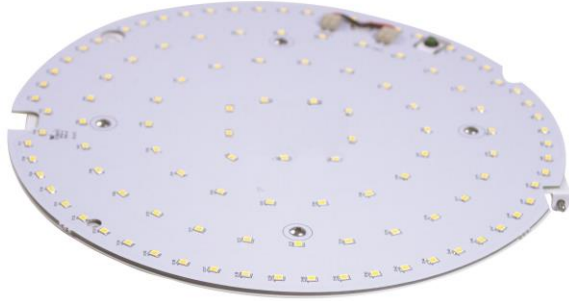

ROBUS®

HUMANITAS

OWL HUMANITAS Gear Tray 13W, IP20

PRODUCT INFORMATION DOCUMENT

FEATURES

- Part of ROBUS Human Centric Lighting range allowing control of Illuminance and Melanopic Light throughout the Day
- Retrofits easily into the GOLF, EAGLE and HAWK fittings
- Complete with Zigbee wireless flicker-suppressed driver

CONSTRUCTION

- Extruded aluminium plate
- Wireless Zigbee driver
- Prewired with 350mm flex and ROBUS SWIFT connector

WARRANTY

LUMINAIRE LIFETIME

LUMENS PER W

IK RATING

IP RATING

OPERATING VOLTAGE

BEAM ANGLE

DIMMING

CCT

SAFETY CLASS

	RHZETM13
Comparable to:	38W 2D
Total Power (W):	13.8-14.3
Power Factor:	0.75
Total Light Output (lm):	2030-2080
Total Emergency Light Output (lm):	NA
Efficacy (lm/cctW):	146-148
IP:	20
Operation Temperature (°C)	-20 ≤ Ta ≤ +40
Lux at 1m (lux):	660-700
Emergency Lux at 1m (lux):	NA
Inrush Current:	4.9A/16.2us
CCT (K):	2700-6500
RG Value:	0
Rated Life to L70B50 (Hrs):	>54000
Dimensions LxWxH	255x30
Weight (kg):	0.3

ACCESSORIES:

RHZMMEN-01 MODUM Humanitas Zigbee Controller
 RHZETMH Hinge for Owl Humanitas

Diagram for RHZETM13 in 2700K. Other diagrams available on request

Product is certified to all the relevant standards.
 Please contact our technical department for market specific compliances.