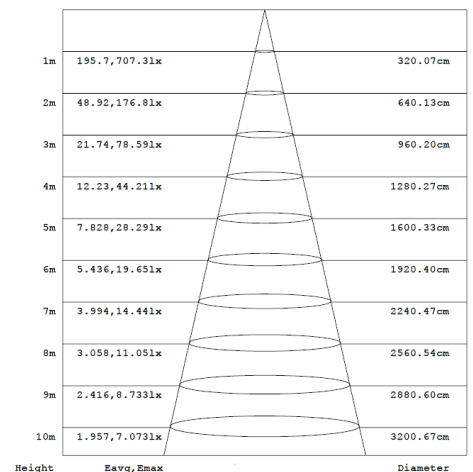

ACCESSORIES:

RHZMMEN-01 MODUM Humanitas Zigbee Controller
RHZETMH Hinge for Owl Humanitas

Diagram for RHZETM13 in 2700K. Other diagrams available on request

Product is certified to all the relevant standards.
Please contact our technical department for market specific compliances.

PLEASE NOTE: INFORMATION IN THIS DOCUMENT MAY BE SUBJECT TO CHANGE WITHOUT PRIOR NOTICE

IRE: TEL: +353 1 709 9000
UK: TEL: 0800 973 220
AUS: TEL: +61 7 3890 5444
NZ: TEL: +64 03 668 5285

WEB: ROB.US.COM
WEB: ROB.US.COM
WEB: ROB.US.COM.AU
WEB: ROB.USLED.CO.NZ

LED GROUP EUROPE · AUSTRALIA · NEW ZEALAND · ASIA · MIDDLE EAST · AFRICA